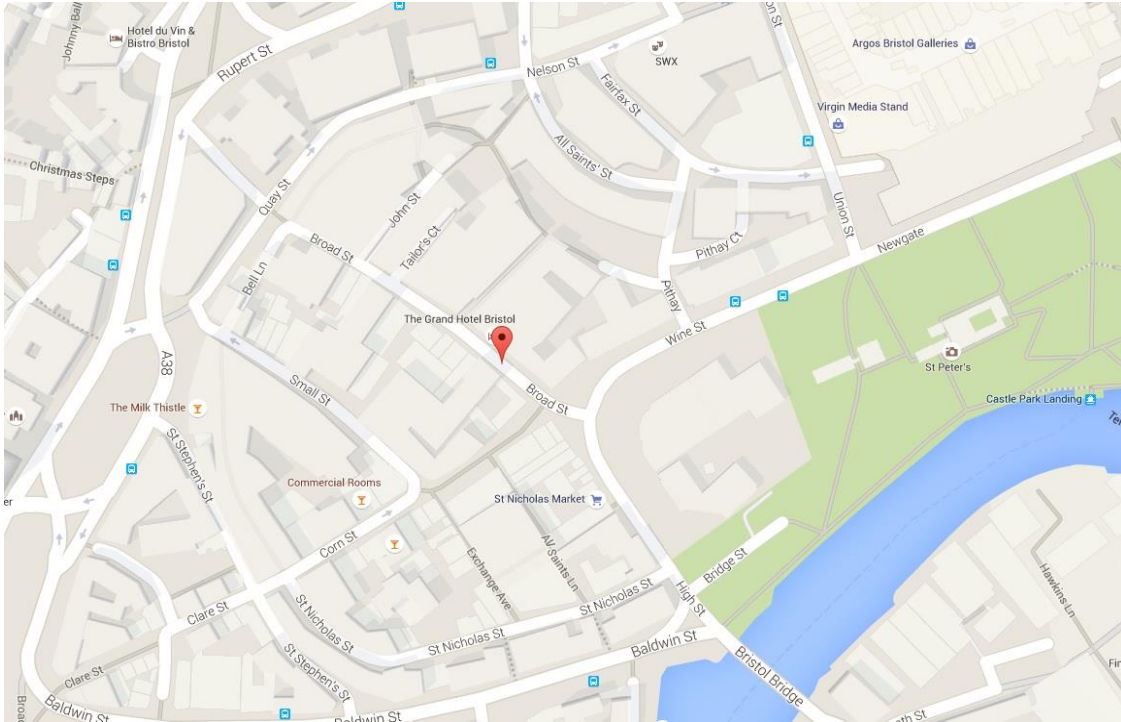

Mercure Bristol Grand Hotel

Only 2 hours from London and 1 ½ hours from Birmingham with easy access off the M4 motorway.

Road:

From the M4 leave the M4 at junction 19, take the M32 to the city centre. Follow the dual carriageway in the left hand lane (following signs for Broadmead), keep left and proceed up to the roundabout, take the third exit and immediately bear right. Proceed past the Galleries NCP car park (on your right). Take the 3rd right into Broad Street (after Tesco's). The hotel is on the right hand side.

From M5 leave the M5 at Junction 15 onto M4 and proceed as per M4 directions.

Car Parking

Our car park is located next door to the hotel on Newmarket Avenue, on arrival guests will need to take a ticket from the machine to enter the car park, this is then paid for at reception on departure.